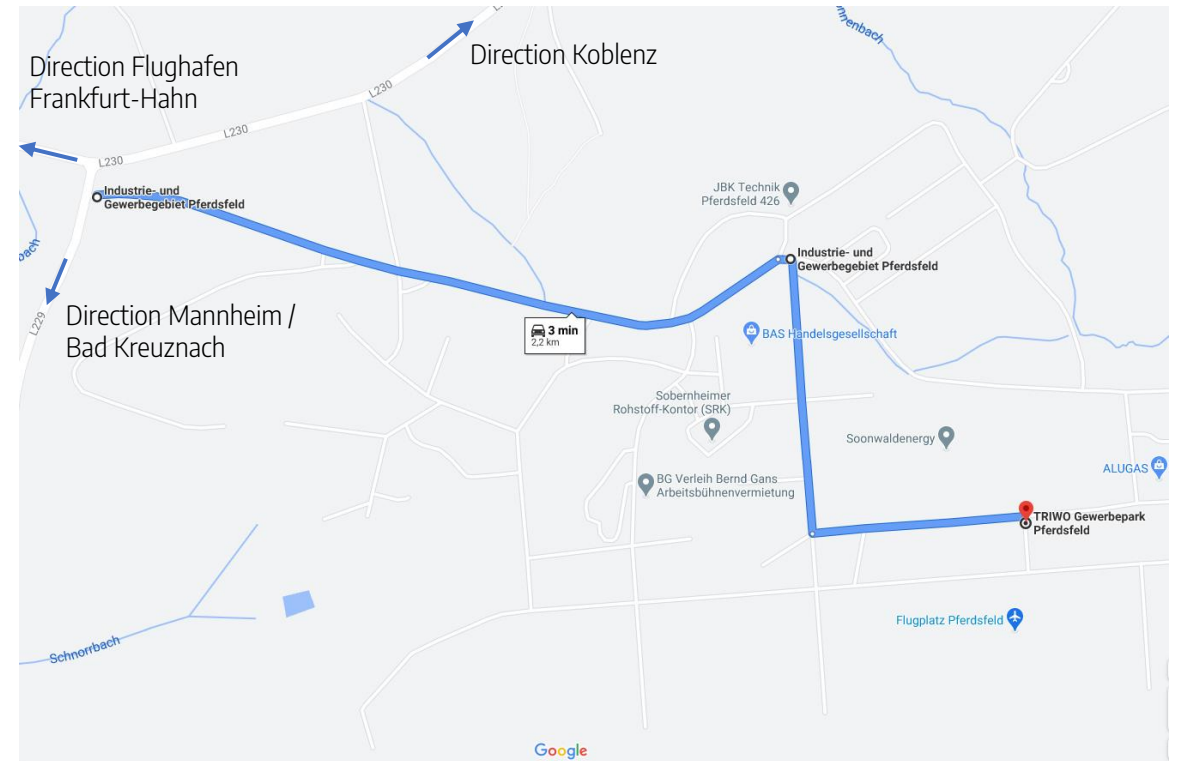

Route Description

TRIWO Automotive Testing

- Address for navigation systems: Industriepark Pferdsfeld, 55566 Bad Sobernheim

- Arrival:

From the direction Flughafen Frankfurt-Hahn:

- Take the B 50 towards Rheinböllen
- Take the exit Kirchberg (Hunsrück) and merge onto the B 421 towards Gemünden
- In Gemünden take a left turn towards Mengerschied and take the next right turn onto the L229 towards Pferdsfeld
- At the intersection between L229 und L230 turn into the entrance of the industrial area and follow the signs towards TRIWO Automotive Testing

From the direction Mannheim:

- Take the A 61 towards Bad Kreuznach/Koblenz
- Take the exit Nr. 51 towards Bad Kreuznach and follow the B41 towards Bad Sobernheim
- Take the exit towards Dörndich
- Follow the road for 12,5 km and then turn right into the industrial area
- Follow the signs towards TRIWO Automotive Testing

From the direction Koblenz:

- Take the A61 towards Bad Kreuznach and at the exit Rheinböllen merge onto the B50 towards Frankfurt-Hahn
- Leave the B50 at the exit „Ellern“ onto the L239 towards Münchwald
- Follow the road for 12 km and then take a right turn before Münchwald onto the L230 towards Entenpfuhl/Simmerthal
- After 9, km turn left into the entrance of the industrial area and follow the signs towards TRIWO Automotive Testing

- Arrival map within the industrial area of Pferdsfeld:

- Anfahrt Gebäude 300

Address for navigation systems: Flugplatz 1, 55566 Bad Sobernheim

▪ Parking:

A wide range of parking spaces are available for all customers and visitors. Please use the parking spaces surrounding the entrance gate and enter the compound on foot. To enter the compound, please ring the doorbell at the gate so that we can open it for you.