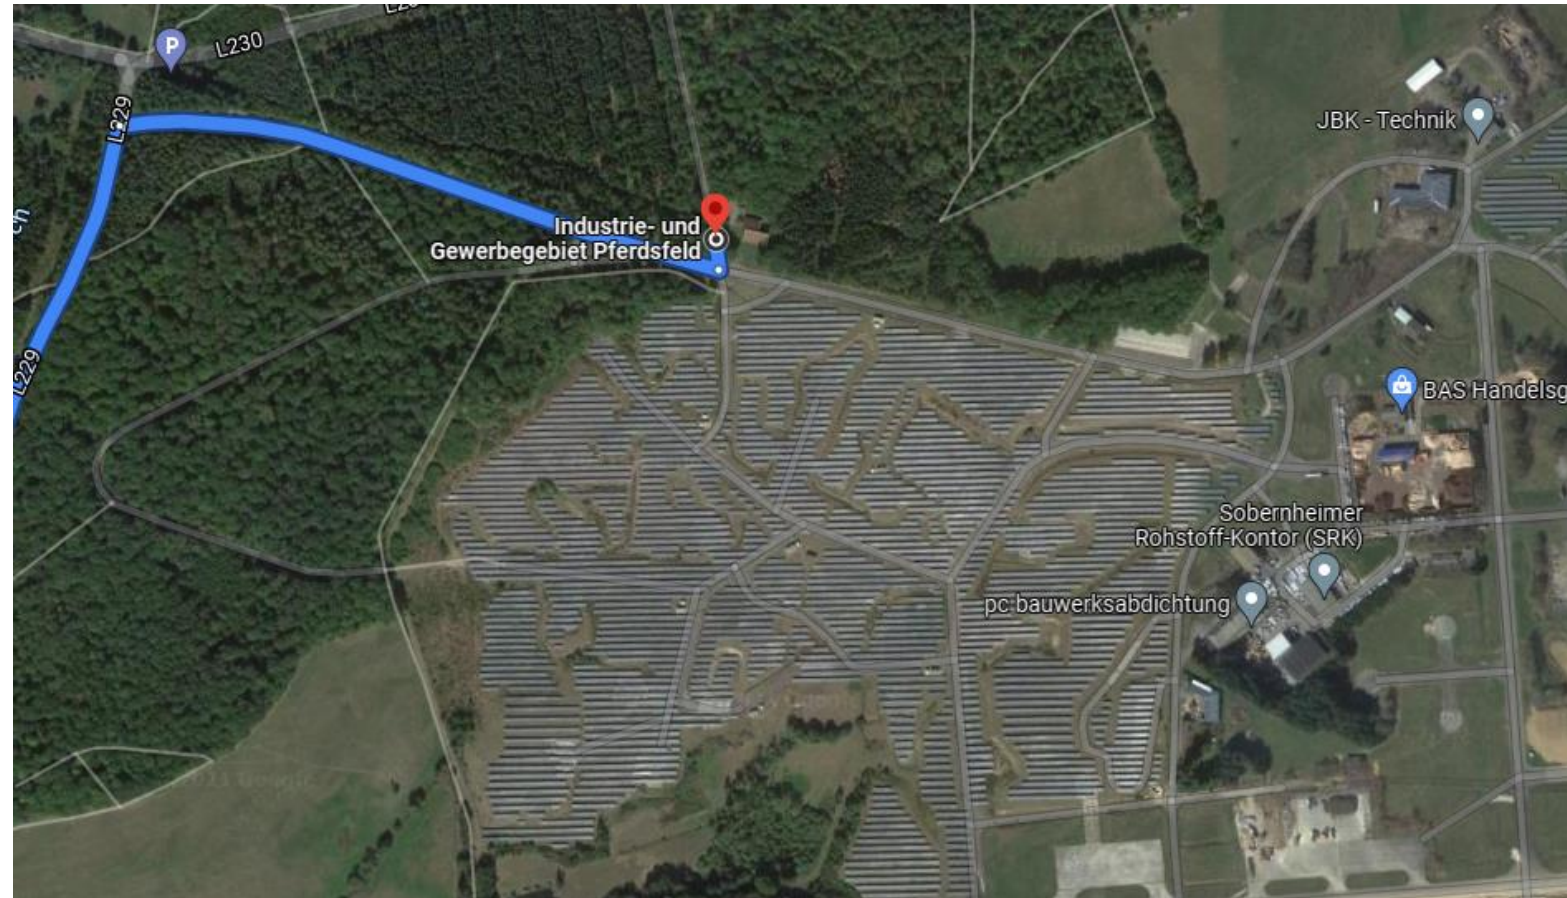

Route Description

TRIWO Automotive Testing

- Address for navigation systems: Industriepark Pferdsfeld, 55566 Bad Sobernheim

- Arrival:

From the direction Flughafen Frankfurt-Hahn:

- Take the B 50 towards Rheinböllen
- Take the exit Kirchberg (Hunsrück) and merge onto the B 421 towards Gemünden
- In Gemünden take a left turn towards Mengerschied and take the next right turn onto the L229 towards Pferdsfeld
- At the intersection between L229 und L230 turn into the entrance of the industrial area and follow the signs towards TRIWO Automotive Testing

From the direction Mannheim:

- Take the A 61 towards Bad Kreuznach/Koblenz
- Take the exit Nr. 51 towards Bad Kreuznach and follow the B41 towards Bad Sobernheim
- Take the exit towards Dörndich
- Follow the road for 12,5 km and then turn right into the industrial area
- Follow the signs towards TRIWO Automotive Testing

From the direction Koblenz:

- Take the A61 towards Bad Kreuznach and at the exit Rheinböllen merge onto the B50 towards Frankfurt-Hahn
- Leave the B50 at the exit „Ellern“ onto the L239 towards Münchwald
- Follow the road for 12 km and then take a right turn before Münchwald onto the L230 towards Entenpfuhl/Simmerthal
- After 9, km turn left into the entrance of the industrial area and follow the signs towards TRIWO Automotive Testing

- Arrival map within the industrial area of Pferdsfeld:

- Anfahrt Gebäude 300

Address for navigation systems: Flugplatz 1, 55566 Bad Sobernheim

▪ Parking:

A wide range of parking spaces are available for all customers and visitors. Please use the parking spaces surrounding the entrance gate and enter the compound on foot. To enter the compound, please ring the doorbell at the gate so that we can open it for you.