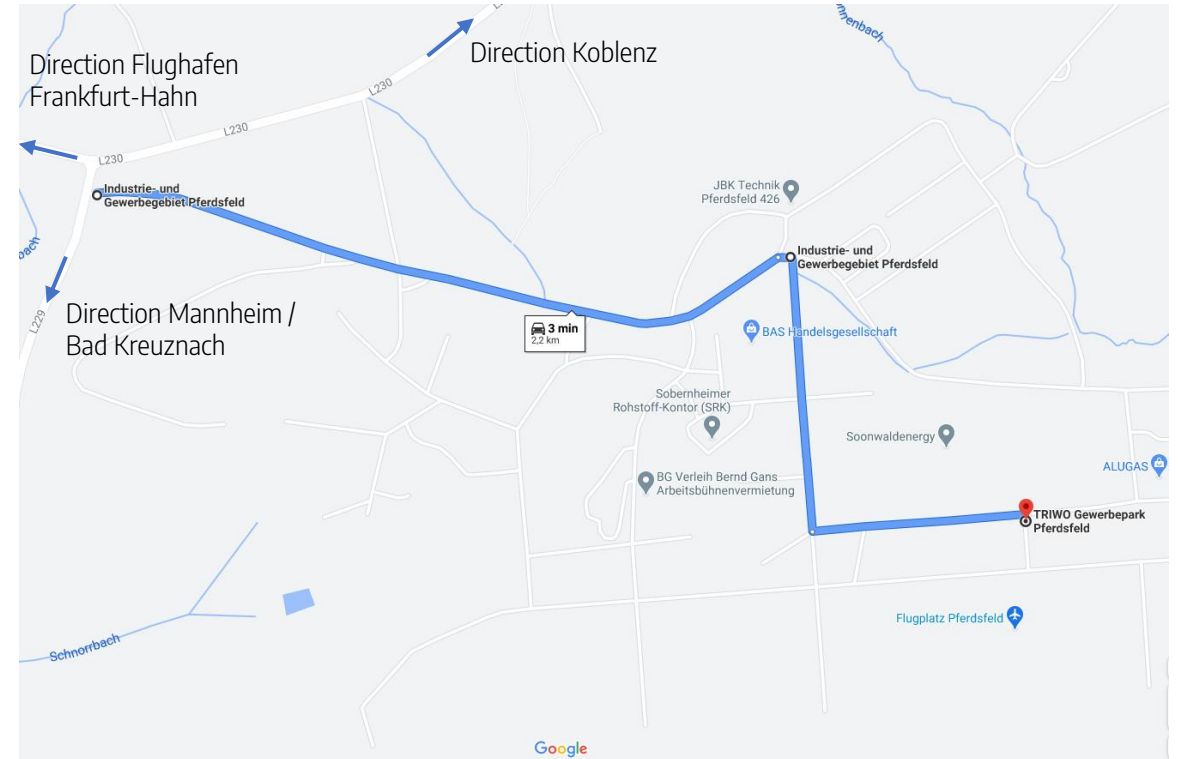

- Address for navigation systems: Industriepark Pferdsfeld, 55566 Bad Sobernheim

▪ Arrival:

From the direction Flughafen Frankfurt-Hahn:

- Take the B 50 towards Rheinböllen
- Take the exit Kirchberg (Hunsrück) and merge onto the B 421 towards Gemünden
- In Gemünden take a left turn towards Mengerschied and take the next right turn onto the L229 towards Pferdsfeld
- At the intersection between L229 und L230 turn into the entrance of the industrial area and follow the signs towards TRIWO Automotive Testing

From the direction Mannheim:

- Take the A 61 towards Bad Kreuznach/Koblenz
- Take the exit Nr. 51 towards Bad Kreuznach and follow the B41 towards Bad Sobernheim
- Take the exit towards Dörndich
- Follow the road for 12,5 km and then turn right into the industrial area
- Follow the signs towards TRIWO Automotive Testing

From the direction Koblenz:

- Take the A61 towards Bad Kreuznach and at the exit Rheinböllen merge onto the B50 towards Frankfurt-Hahn
- Leave the B50 at the exit „Ellern“ onto the L239 towards Münchwald
- Follow the road for 12 km and then take a right turn before Münchwald onto the L230 towards Entenpfuhl/Simmertal
- After 9, km turn left into the entrance of the industrial area and follow the signs towards TRIWO Automotive Testing

- Arrival map within the industrial area of Pferdsfeld:

▪ Parking:

A wide range of parking spaces are available for all customers and visitors. Please use the parking spaces surrounding the entrance gate and enter the compound on foot. To enter the compound, please ring the doorbell at the gate so that we can open it for you.