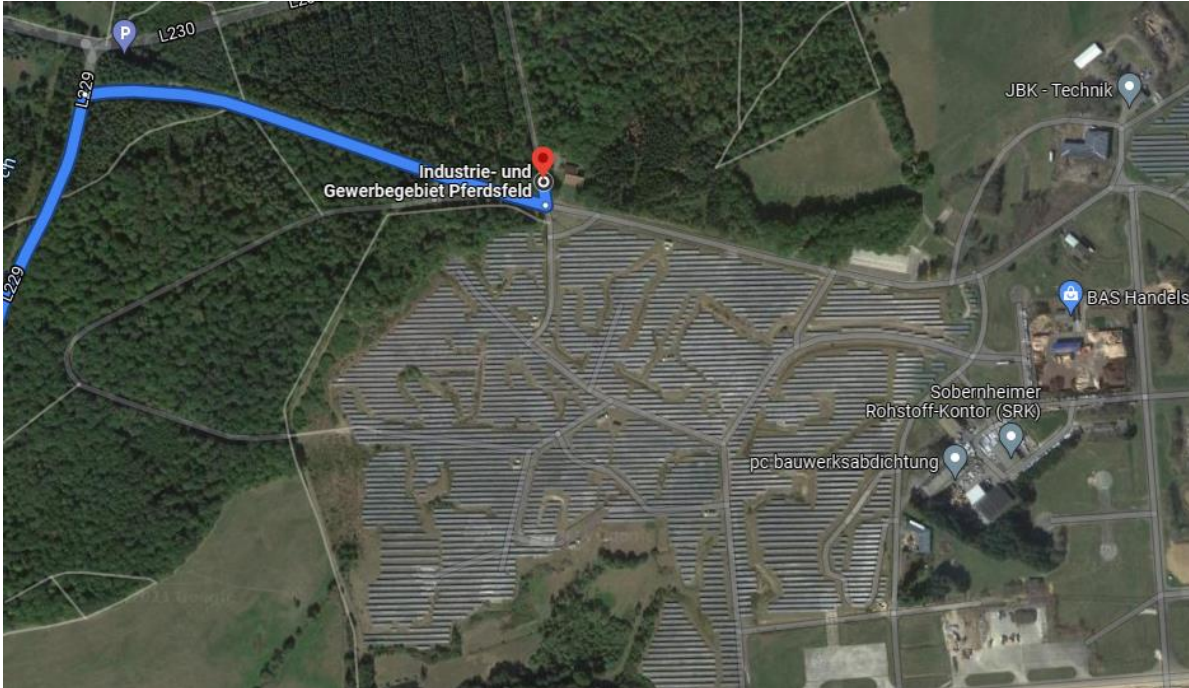

Route Description

TRIWO Automotive Testing

- Address for navigation systems: Industriepark Pferdsfeld, 55566 Bad Sobernheim

- Arrival:

From the direction Flughafen Frankfurt-Hahn:

- Take the B 50 towards Rheinböllen
- Take the exit Kirchberg (Hunsrück) and merge onto the B 421 towards Gemünden
- In Gemünden take a left turn towards Mengerschied and take the next right turn onto the L229 towards Pferdsfeld
- At the intersection between L229 und L230 turn into the entrance of the industrial area and follow the signs towards TRIWO Automotive Testing

- Arrival map within the industrial area of Pferdsfeld:

Route Description

TRIWO Automotive Testing

- Directions building 300

Address for navigation systems: Flugplatz 1, 55566 Bad Sobernheim

▪ Parking:

A wide range of parking spaces are available for all customers and visitors. Please use the parking spaces surrounding the entrance gate and enter the compound on foot. To enter the compound, please ring the doorbell at the gate so that we can open it for you.