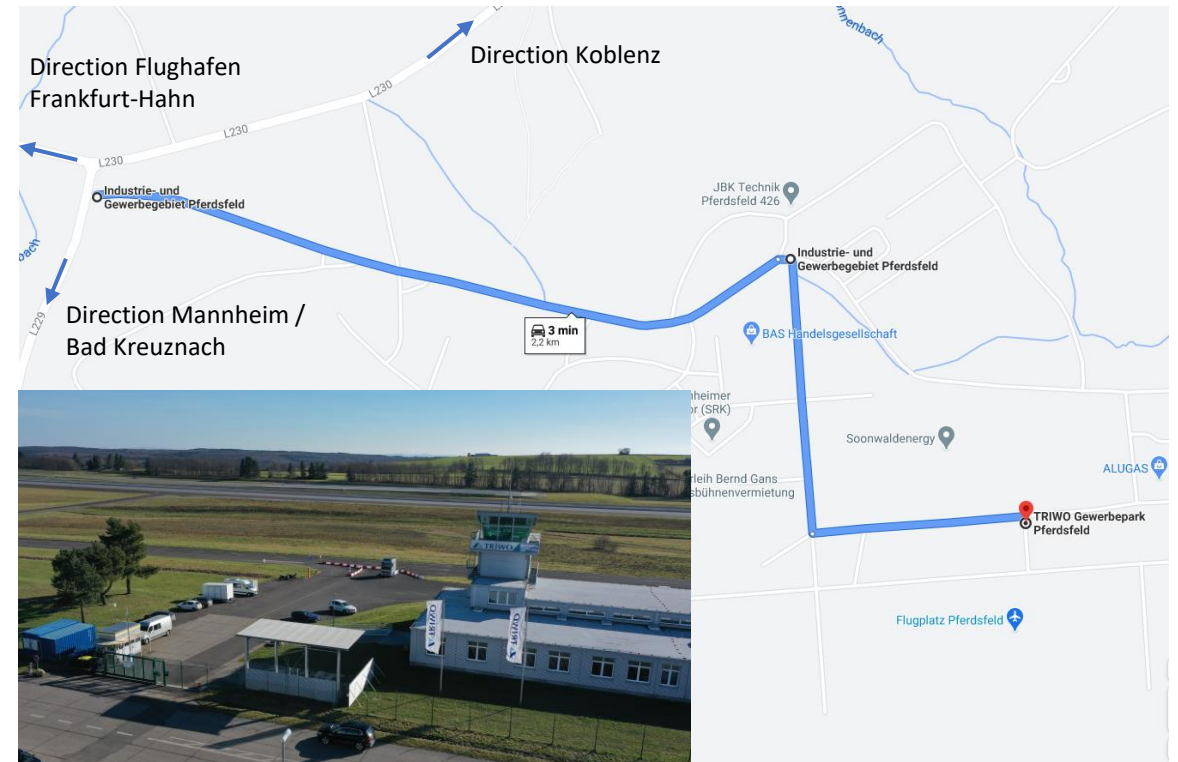

Route Description

TRIWO Automotive Testing

- Address for navigation systems: Industriepark Pferdsfeld, 55566 Bad Sobernheim

- Arrival:

From the direction Flughafen Frankfurt-Hahn:

- Take the B 50 towards Rheinböllen
- Take the exit Kirchberg (Hunsrück) and merge onto the B 421 towards Gemünden
- In Gemünden take a left turn towards Mengerschied and take the next right turn onto the L229 towards Pferdsfeld
- At the intersection between L229 und L230 turn into the entrance of the industrial area and follow the signs towards TRIWO Automotive Testing

From the direction Mannheim:

- Take the A 61 towards Bad Kreuznach/Koblenz
- Take the exit Nr. 51 towards Bad Kreuznach and follow the B41 towards Bad Sobernheim
- Take the exit towards Dörndich
- Follow the road for 12,5 km and then turn right into the industrial area
- Follow the signs towards TRIWO Automotive Testing

From the direction Koblenz:

- Take the A61 towards Bad Kreuznach and at the exit Rheinböllen merge onto the B50 towards Frankfurt-Hahn
- Leave the B50 at the exit „Ellern“ onto the L239 towards Münchwald
- Follow the road for 12 km and then take a right turn before Münchwald onto the L230 towards Entenfuhl/Simmertal
- After 9, km turn left into the entrance of the industrial area and follow the signs towards TRIWO Automotive Testing

- Arrival map within the industrial area of Pferdsfeld:

Route Description

TRIWO Automotive Testing

- Directions building 300

Address for navigation systems: Flugplatz 1, 55566 Bad Sobernheim

▪ Parking:

A wide range of parking spaces are available for all customers and visitors. Please use the parking spaces surrounding the entrance gate and enter the compound on foot. To enter the compound, please ring the doorbell at the gate so that we can open it for you.